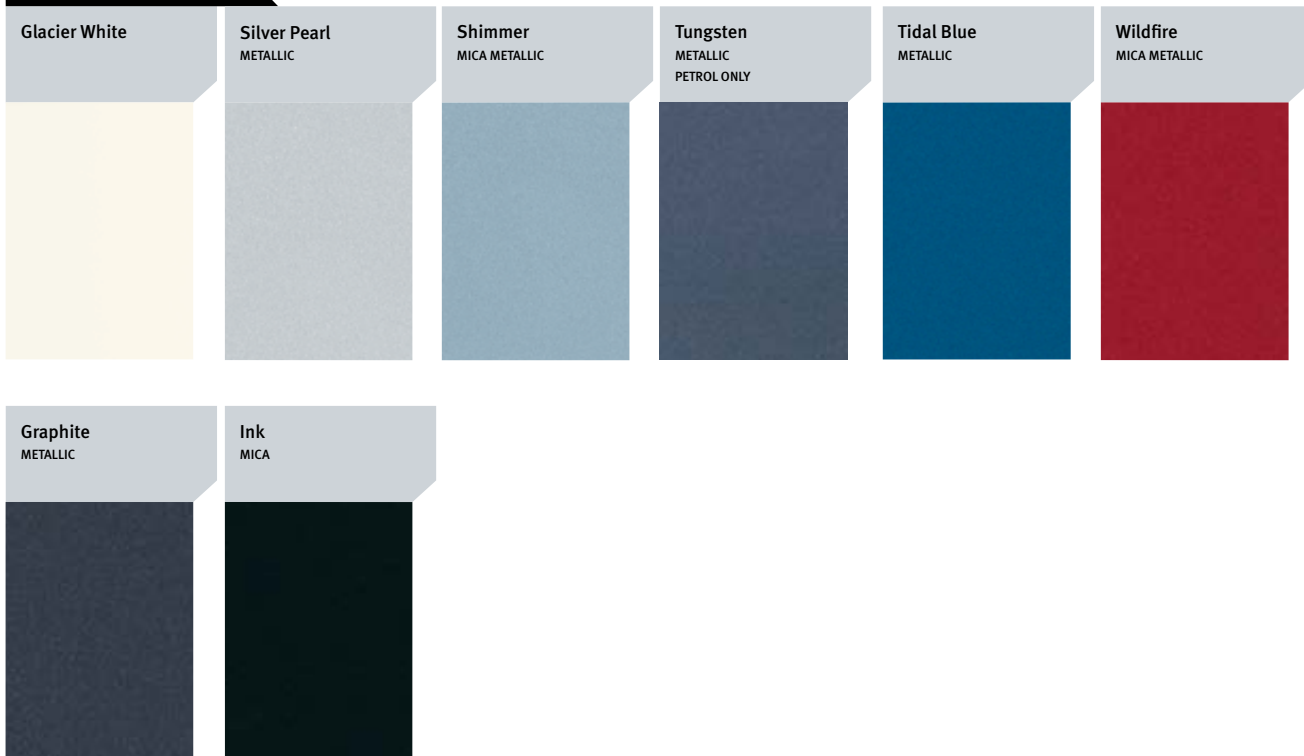

Corolla interior trim
**Corolla GX
& 1.4D**
DARK GREY FABRIC

Corolla GLX
DARK GREY FABRIC

	COROLLA 1.4 DIESEL	COROLLA GX 1.8 PETROL MANUAL	COROLLA GX 1.8 PETROL AUTO	COROLLA GLX 1.8 PETROL AUTO
Exterior				
Black front mudflaps.	•	•	•	
Body coloured electric exterior rear view mirrors with side indicator lamps.	•	•	•	•
Body coloured exterior door handles.	•	•	•	•
Body coloured front and rear bumpers.	•	•	•	•
Body coloured front grille.	•	•	•	•
Body coloured side skirts.				•
Chrome rear garnish.	•	•	•	•
Front fog / driving lights.				•
Green tinted side and rear window glass with UV reduction.	•	•	•	•
High stop light.	•	•	•	•
Intermittent rear wiper.	•	•	•	•
Luggage area exterior door handle.	•	•	•	•
Multi reflector halogen headlights.	•	•	•	•
Rear demister with timer.	•	•	•	•
Rear spoiler:	•	•	•	Large
Tinted laminated windscreen.	•	•	•	•
Touch-up paint.	•	•	•	•
Washer-linked variable intermittent wipers.	•	•	•	
Rain-sensing washer-linked variable intermittent windscreen wipers.				•

Corolla exterior colours

*Fuel consumption will vary depending on driving conditions/style, vehicle condition and options/accessories fitted.

Every endeavour has been made to ensure text details and specifications contained in this publication were accurate as at 21 April 2010. Toyota New Zealand Limited reserves the right at any time to introduce any changes deemed necessary to improve the models shown or for any other reason. Paint and upholstery colours shown in this brochure may differ from actual colours due to variations in monitor settings or printing processes. For further information contact your nearest Authorised Toyota Dealer. They will be glad to assist. [Production effective October 2009]