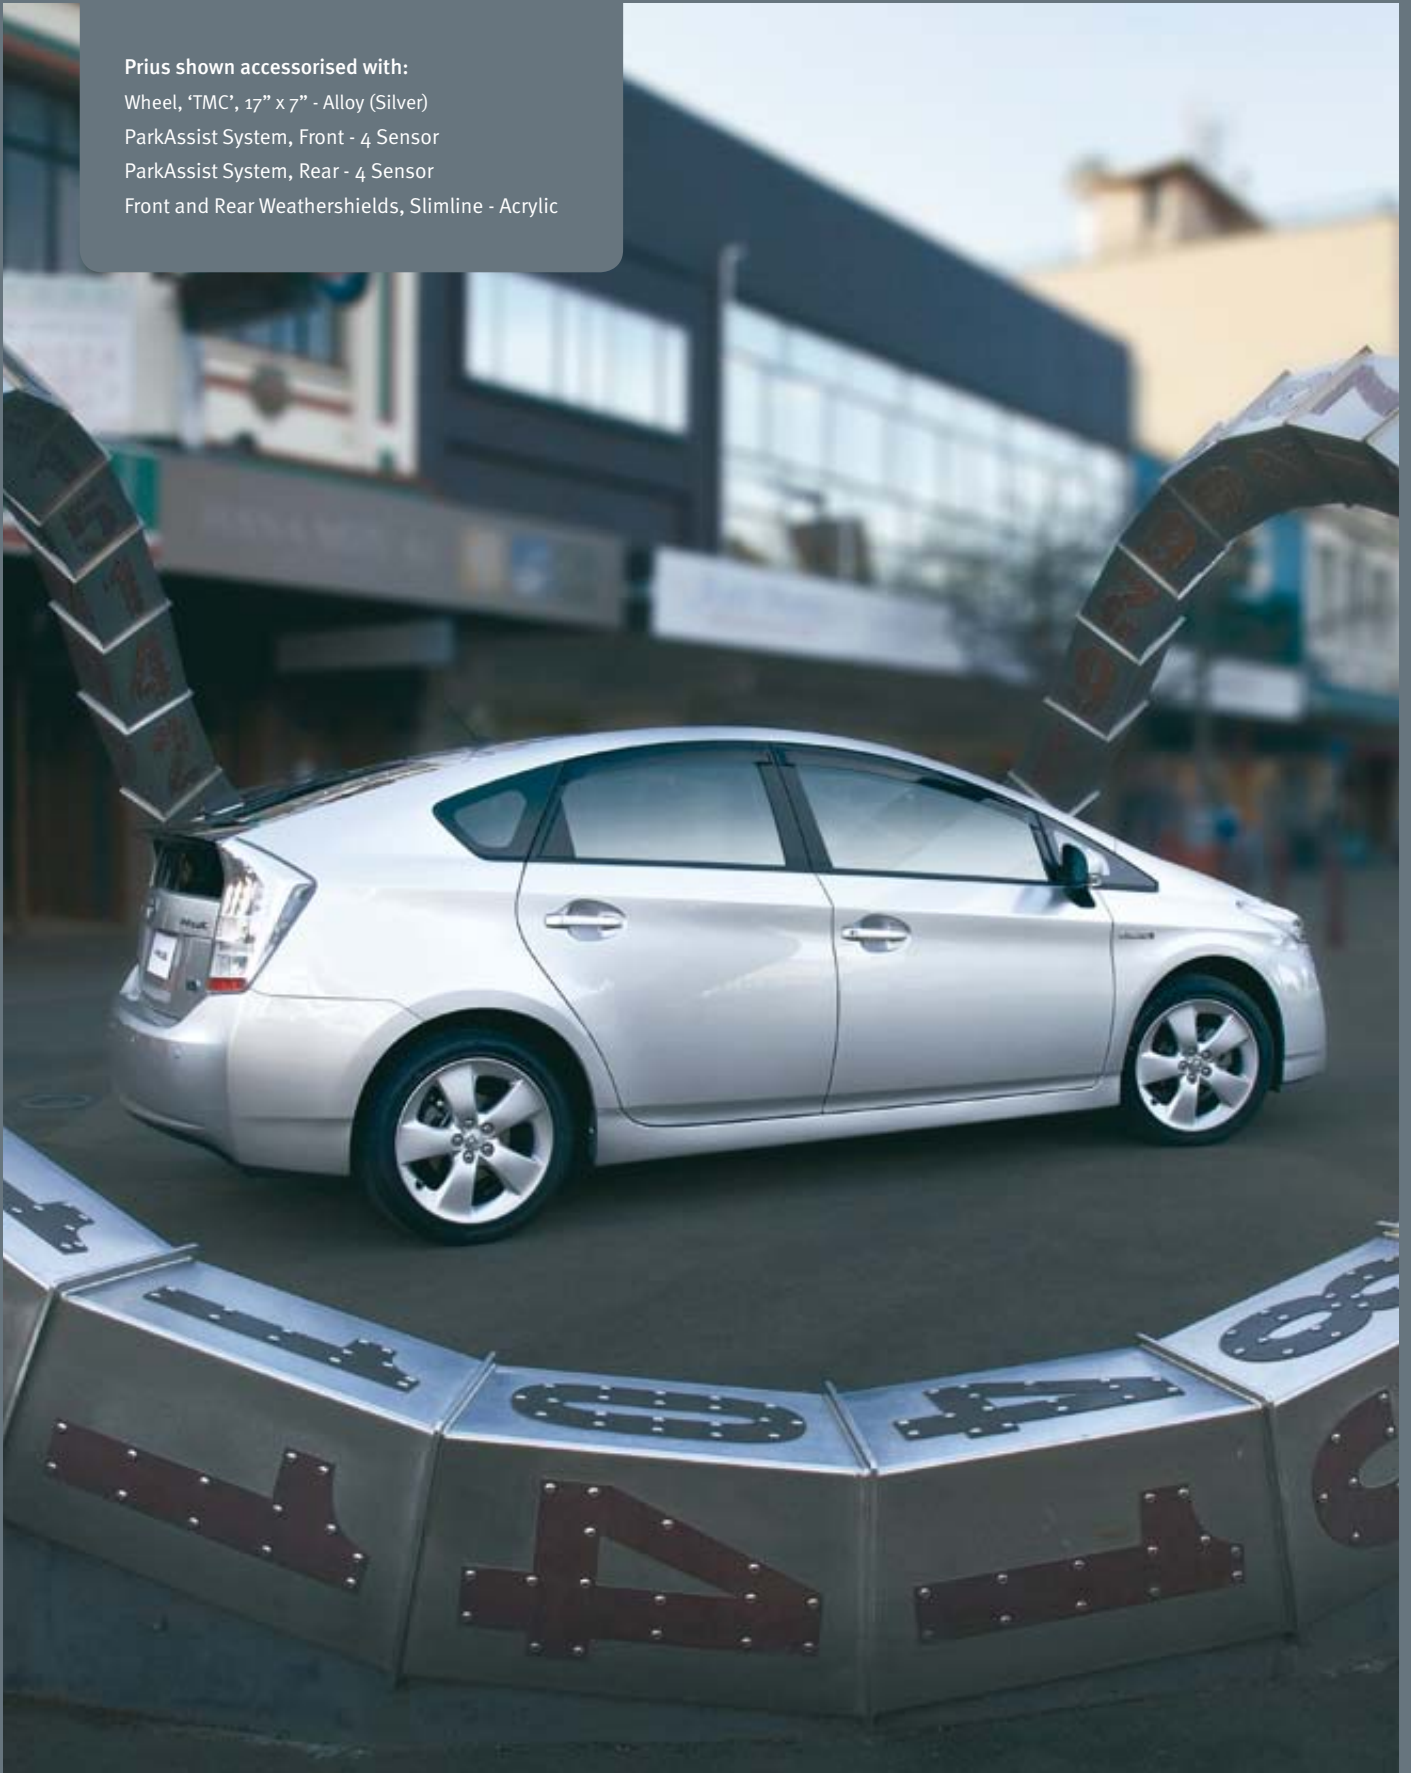

**Wheel, 'TMC', 17"x 7" - Alloy (Silver)**

A race inspired alloy wheel design that allows fitment of low profile 215/45R17 87V tyres for that high performance look is definitely what will set your Prius apart from the rest. All Toyota Genuine Alloy Wheels are manufactured to Toyota's stringent standards and tested for strength and durability. NOTE: fuel consumption may be affected

**Front/Rear Weathershields, Slimline - Acrylic**  
Lightly tinted to reduce glare, these Toyota Genuine Weathershields offer added protection from the elements. Made from durable UV and impact resistant acrylic, they are tailored to suit your Prius body contours for a neat, integrated look. NOTE: sold as a set

**Carpet Floor Mats - Prius**  
Protect your Prius carpet from daily wear and tear. These tailored Carpet Floor Mats are woven from premium quality materials, with distinctive Prius branding. The driver's side floor mat features two retainer clips to ensure it stays securely in place.